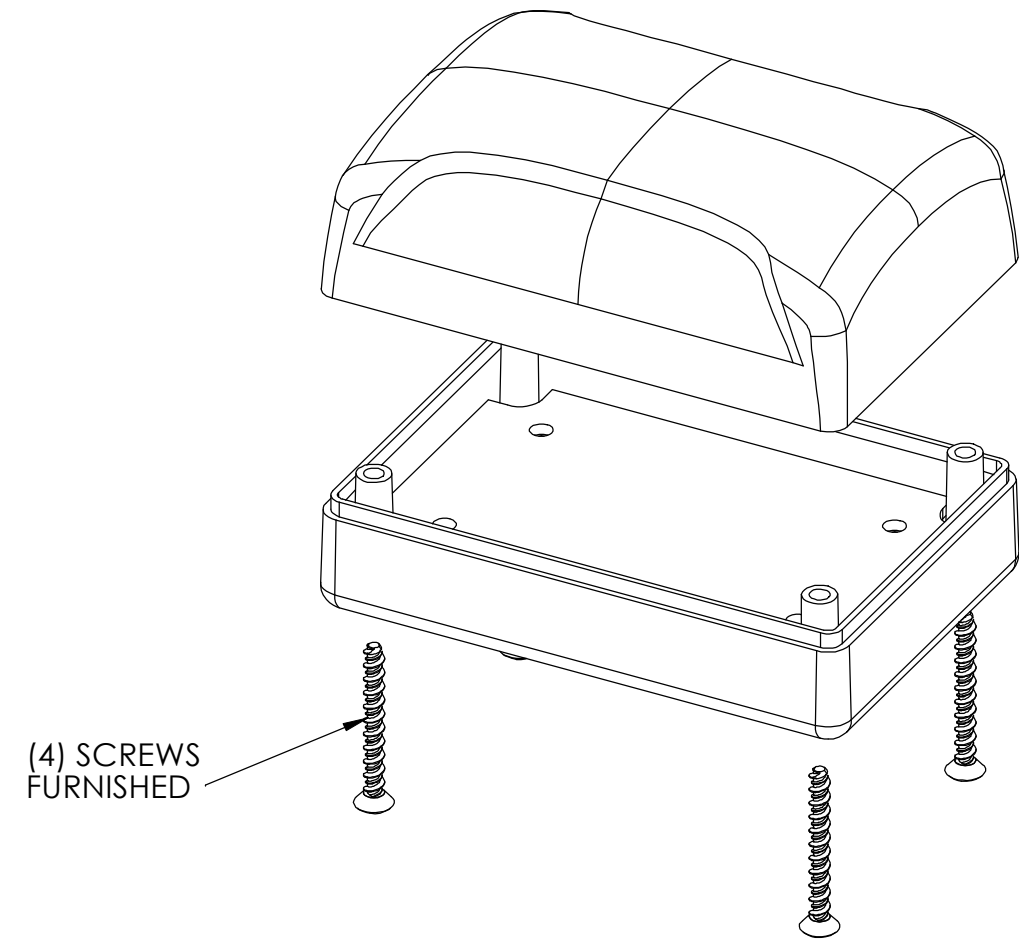

PART NAME

PLASTIBOX - STYLE M

PART No.

PT-11851-PMB

REVISION DATE

3-30-09

Ø.090
[2.29]
FOR #4 SELF TAPPING
SCREW TYP.

SECTION C-C
SCALE 1 : 1

RECOMMENDED PC BOARD
NOT FURNISHED

MATERIAL:
ABS, BLACK, UL94V0
MAR RESISTANT TEXTURED SURFACE