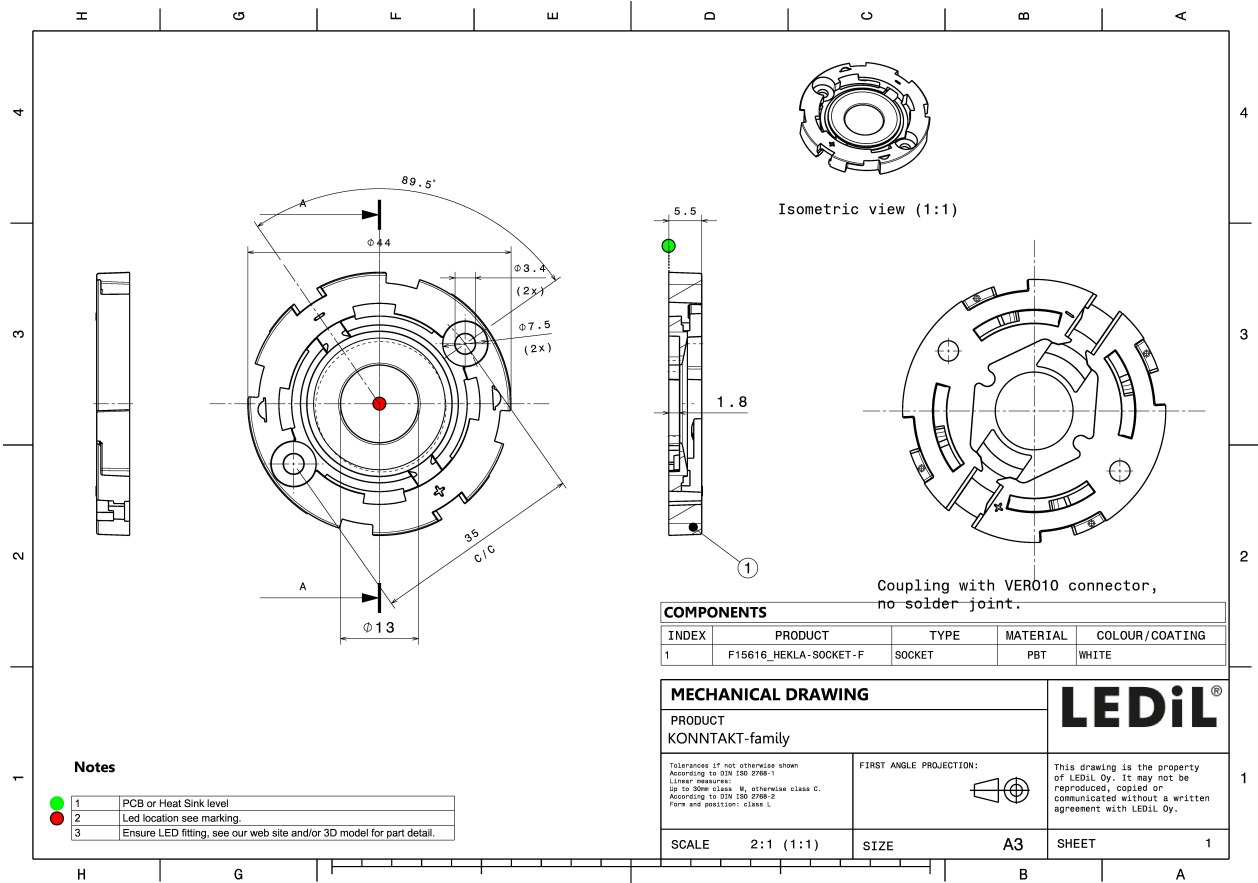

HEKLA-SOCKET-F

Version compatible with Bridgelux VERO10

TECHNICAL SPECIFICATIONS:

Dimensions	Ø 44 mm
Height	5.5 mm
Fastening	screw
Colour	white
Box size	315 x 225 x 260 mm
Box weight	5 kg
Quantity in Box	1000 pcs
ROHS compliant	yes 

MATERIAL SPECIFICATIONS:

Component	Type	Material	Colour
HEKLA-SOCKET-F	Base part	PBT	white

GENERAL INFORMATION:

NOTE: The typical beam angle will be changed by different color, chip size and chip position tolerance. The typical total beam angle is the full angle measured where the luminous intensity is half of the peak value.